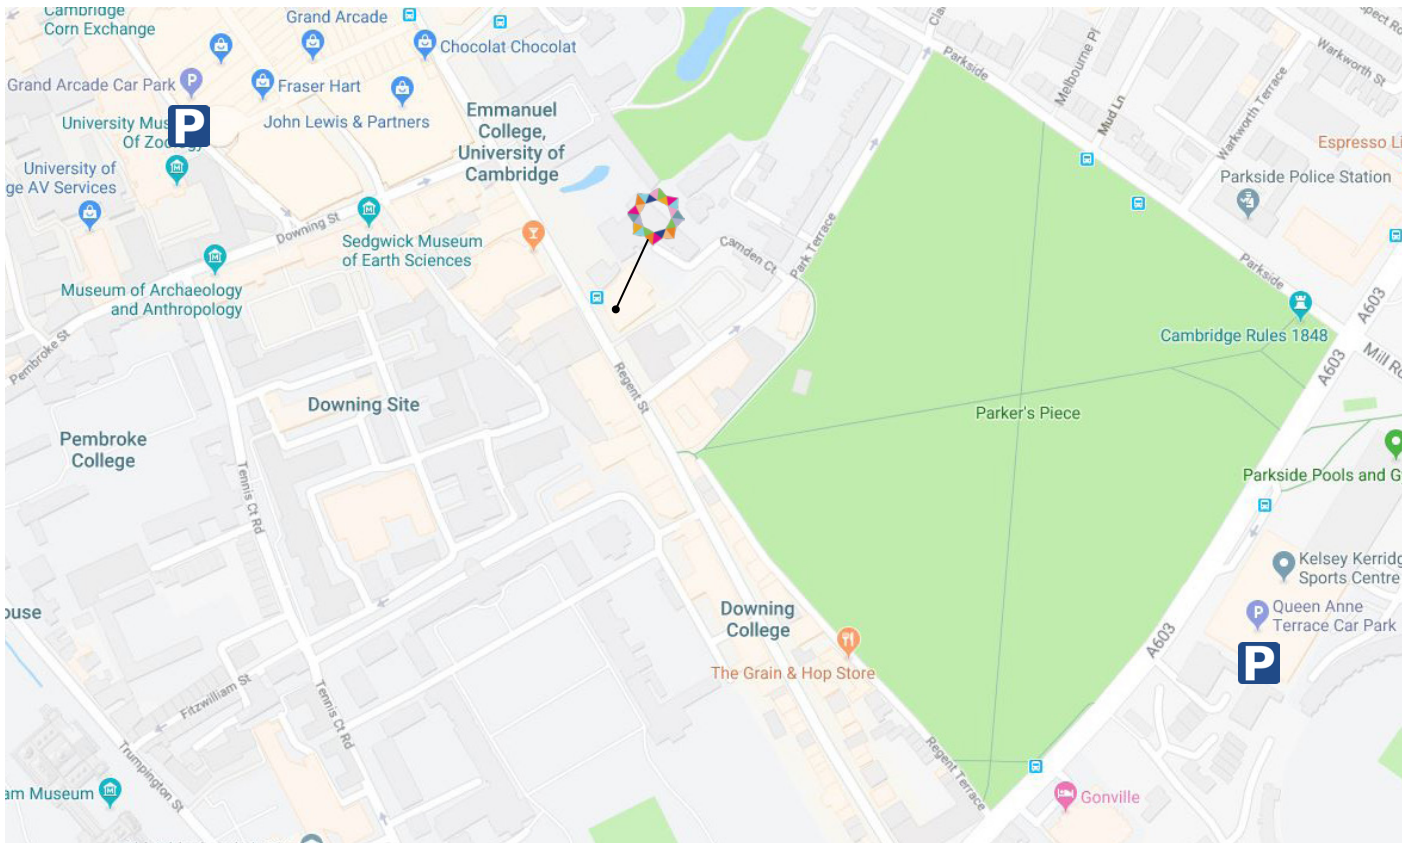

## Cambridge Office Directions.

#### **Grand Arcade Car Park (5 min walk)**

Corn Exchange Street, Cambridge CB2 3QF

#### **Queen Anne Terrace Car Park (10 min walk)**

Gonville Place, Cambridge CB1 1ND

### Airports

The centre is a 30 minute drive from Stansted Airport, and 3 miles from Cambridge Airport. Public transport is available from both airports.