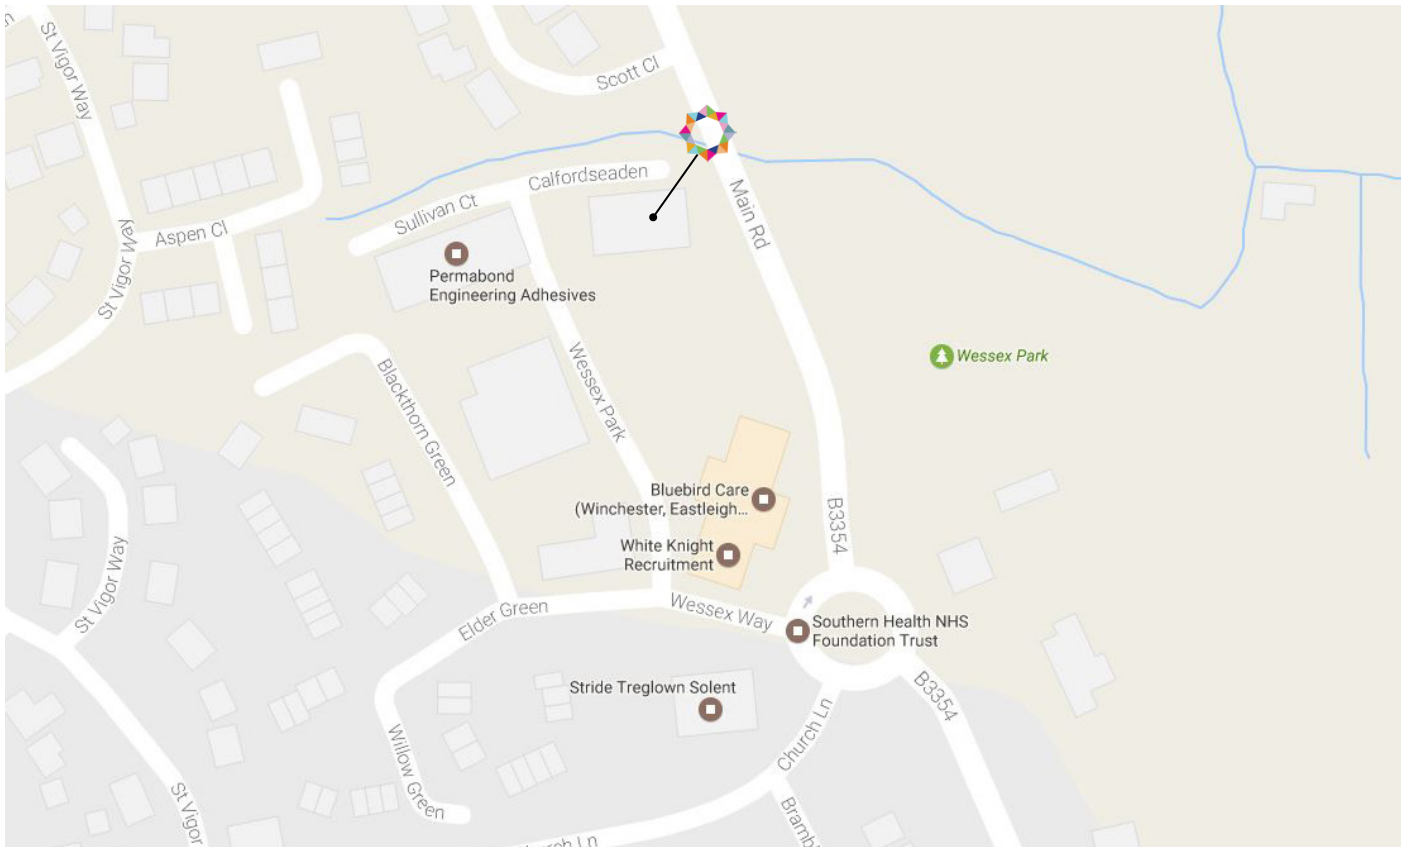

Winchester Office Directions.

By Car

Leave the M3 at Junction 11 and turn left onto B3335 signposted (Twyford). Bear left onto B3354 at Twyford. Continue on Main Road, at entering Colden Common take third exit from roundabout onto Elder Green and bear right continuing onto Wessex Way.

By Rail

Winchester and Eastleigh stations both run regular services from London Waterloo.

By Bus

Solent blueline 49a runs a service from Winchester and Eastleigh.

By Air

Southampton (Eastleigh) Airport is 3 miles away.